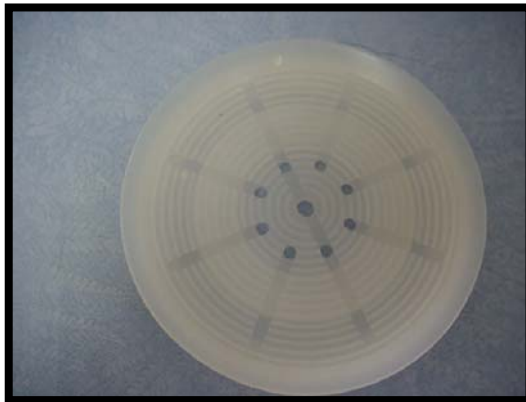

PART# TDI-1002

Cap 160mm