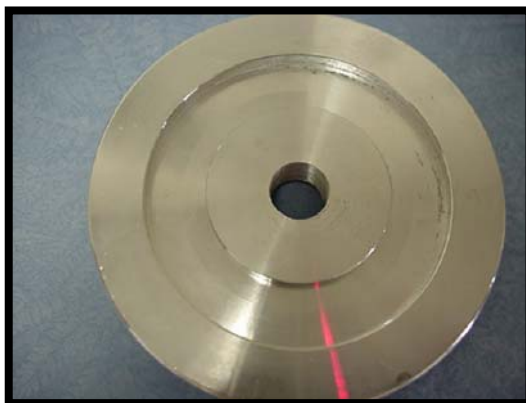

PART# TDI-1003

Disc

Tarheel Distributors, Inc. 719 Carthage St. Sanford, NC 27330
(919) 774-1514 Fax (919) 774-8076

Website: www.tarheeldistributors.com Email: sales@tarheeldistributors.com