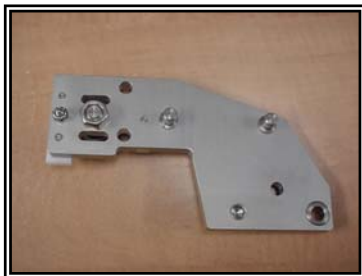

## Replacement Parts

04/19/09

◆ OEM#: 1026-3513

Black Vacuum Cup

◆ OEM#: 5011963

Seal Plate Teflon Coated

◆ OEM#: 5101008/1027

Die Clamp

◆ OEM#: 5111089

Rear Plate