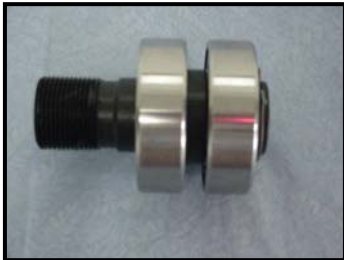

## Davis Equipment Replacement Parts

- ◆ OEM#: DBST004-6
- ◆ Tarheel#: CP-969

Bristles

- ◆ OEM#: DBW009
- ◆ Tarheel#: CP-584

Drive Rod w/ Pin

- ◆ OEM#: DBW011
- ◆ Tarheel#: CP-265

RH Cone

- ◆ OEM#: DBW019
- ◆ Tarheel#: CP-934

## Davis Equipment Replacement Parts

- ◆ OEM#: DBW033
- ◆ Tarheel#: CP-946

Small O-ring

- ◆ OEM#: DBW041
- ◆ Tarheel#: CP-264

LH Cone

- ◆ OEM#: DBW099
- ◆ Tarheel#: CP-944

Bushing

- ◆ OEM#: DBW116
- ◆ Tarheel#: CP-945

## Davis Equipment Replacement Parts

- ◆ **OEM#: DBW901**
- ◆ **Tarheel#: CP-967**

Push Lock Hose and Fitting

- ◆ **OEM#: DBWL08**
- ◆ **Tarheel#: CP-583**

Left Hand Drill Holder  
Complete SS6205RS

- ◆ **OEM#: DBWL08C**
- ◆ **Tarheel#: CP-955**